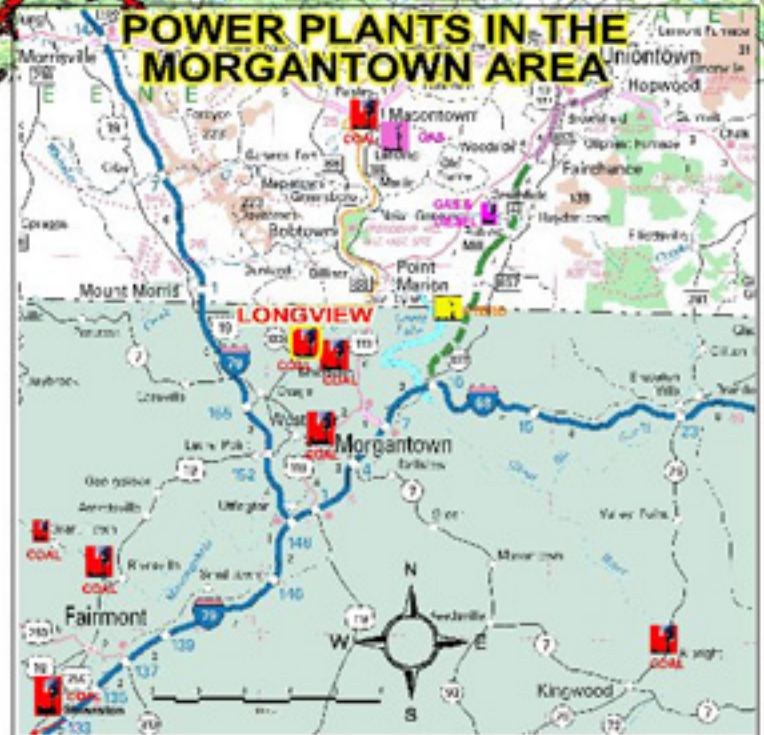

Visual Impact of the Longview Power Plant

- Longview Stack Location
- Will See Entire Stack
- Will See Top 300 feet of Stack

Visual impact map produced by the WVU Natural Resources Analysis Center, Davis College of Agriculture, Forestry, and Consumer Sciences.