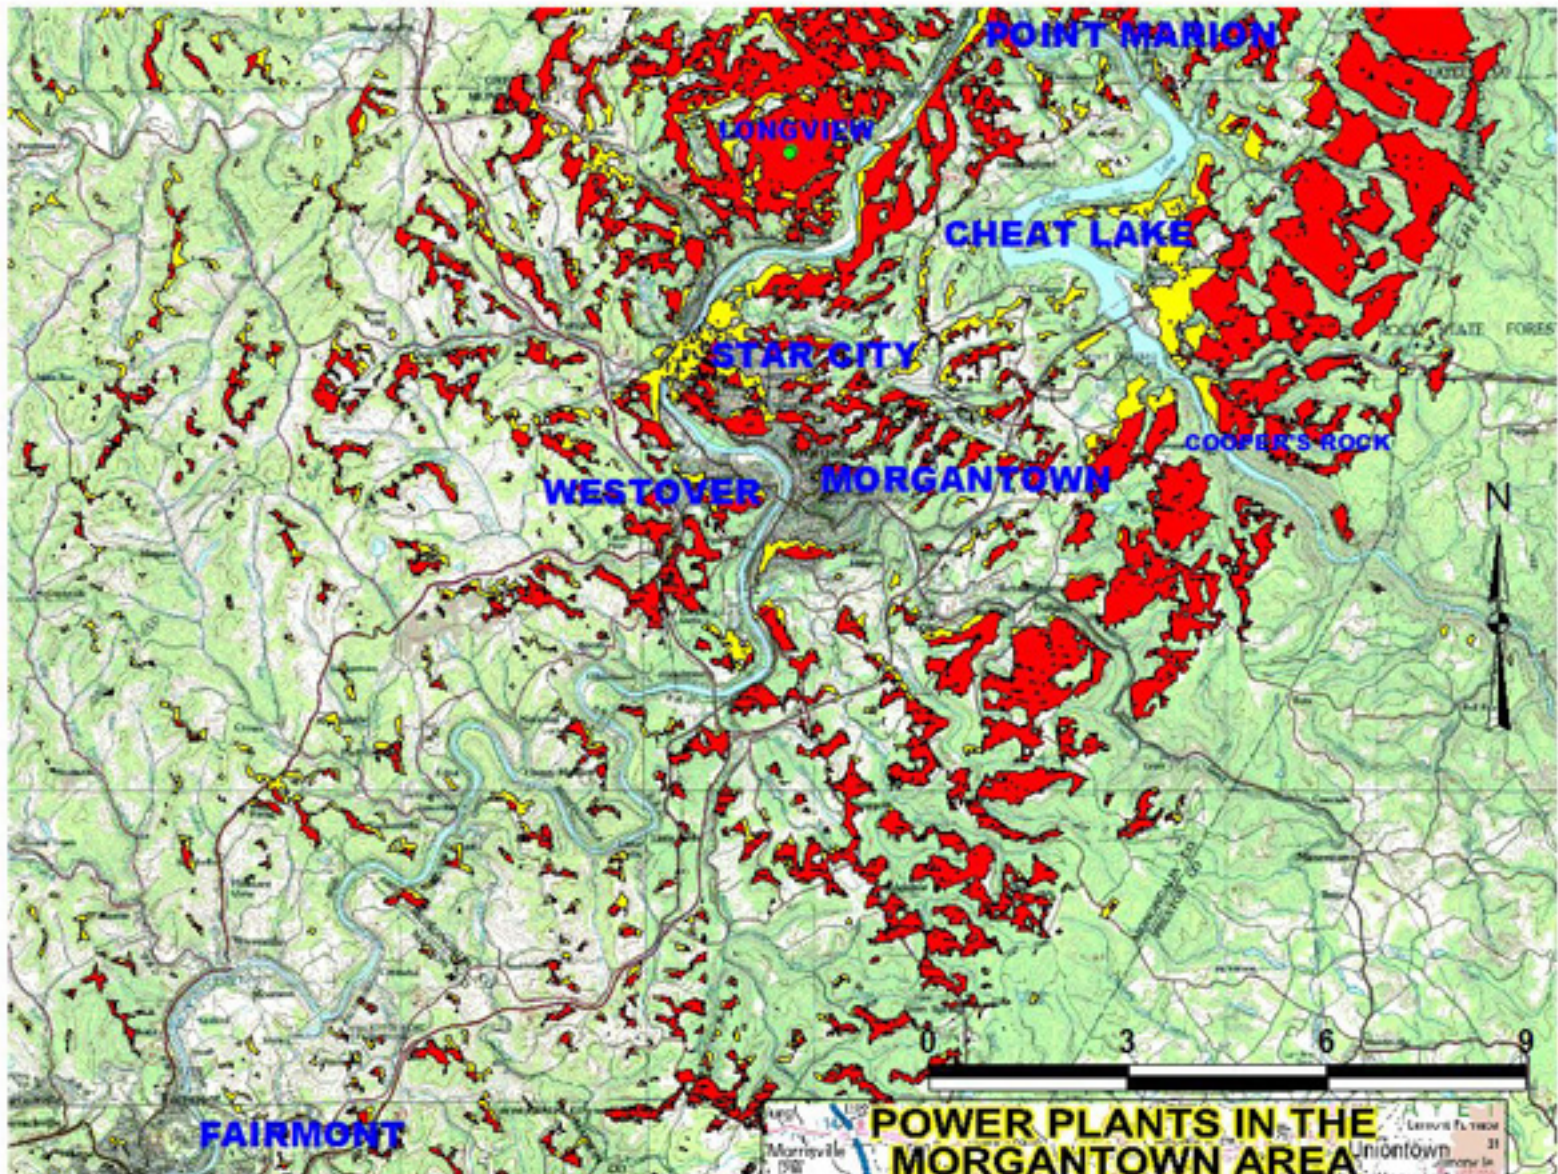

Visual Impact of the Longview Power Plant

- Longview Stack Location
- Will See Entire Stack
- Will See Top 300 feet of Stack

Visual impact map produced by the WVU Natural Resources Analysis Center, Davis College of Agriculture, Forestry, and Consumer Sciences.